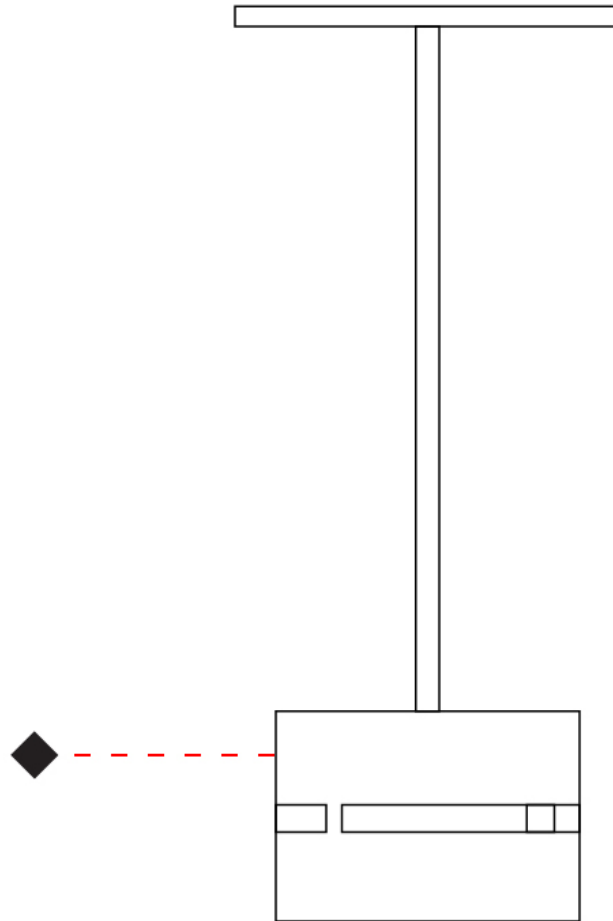

LUZ OCULTA METAL SUSPENSION

D51032-

PROJECT _____

TYPE _____

SPECIFIER _____

QUANTITY _____

DATE _____