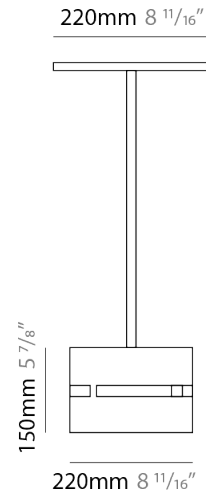

PROJECT	_____
TYPE	_____
SPECIFIER	_____
QUANTITY	_____
DATE	_____

LUZ OCULTA METAL SUSPENSION

D51032-

base number   Finish
Options

1. To build a product code in our configurator select the specify button on the base model # product page
2. To build a manual product code on this datasheet choose from the options listed below in blue font and add the suffix to the base model #

GENERAL

Series: Luz Oculta
Subseries: Luz Oculta Metal
Brand: Fambuena
Division: Design
Mounting Type: Suspension
Mounting Location: Ceiling
Subcategory: Pendant

PHYSICAL

Shape: Rectangle
Diameter (mm): 220
Diameter (in): 8 ¹¹/₁₆
Height (mm): 150
Height (in): 5 ⁷/₈
Light Distribution: Direct / Indirect
Fixture Finish: [BRA](#) / [BRZ](#) / [ABR](#)
Fixture Material: Metal
Cable Details: Cable length 2000mm / 79"

ELECTRICAL

Number of Lamps: 1
Lamp Type: LED Retrofit
Lamp Shape: A19
Bulb Included: Bulb Not Included
Max. Wattage Per Lamp (W): 5
Lamp Base: E26
Input Voltage (V): 120
Upon Request: 277Vac / GU24

LED

OPTICAL

RATINGS AND CERTIFICATIONS

Certified By: Certified for North American Standards
IP rating: IP20